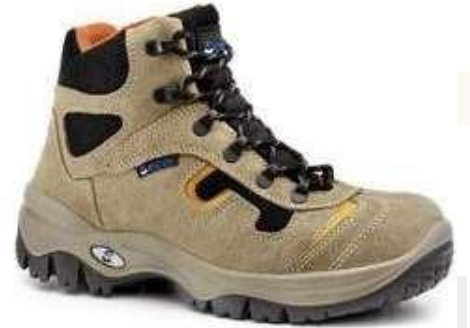

PPE Items(Foot)