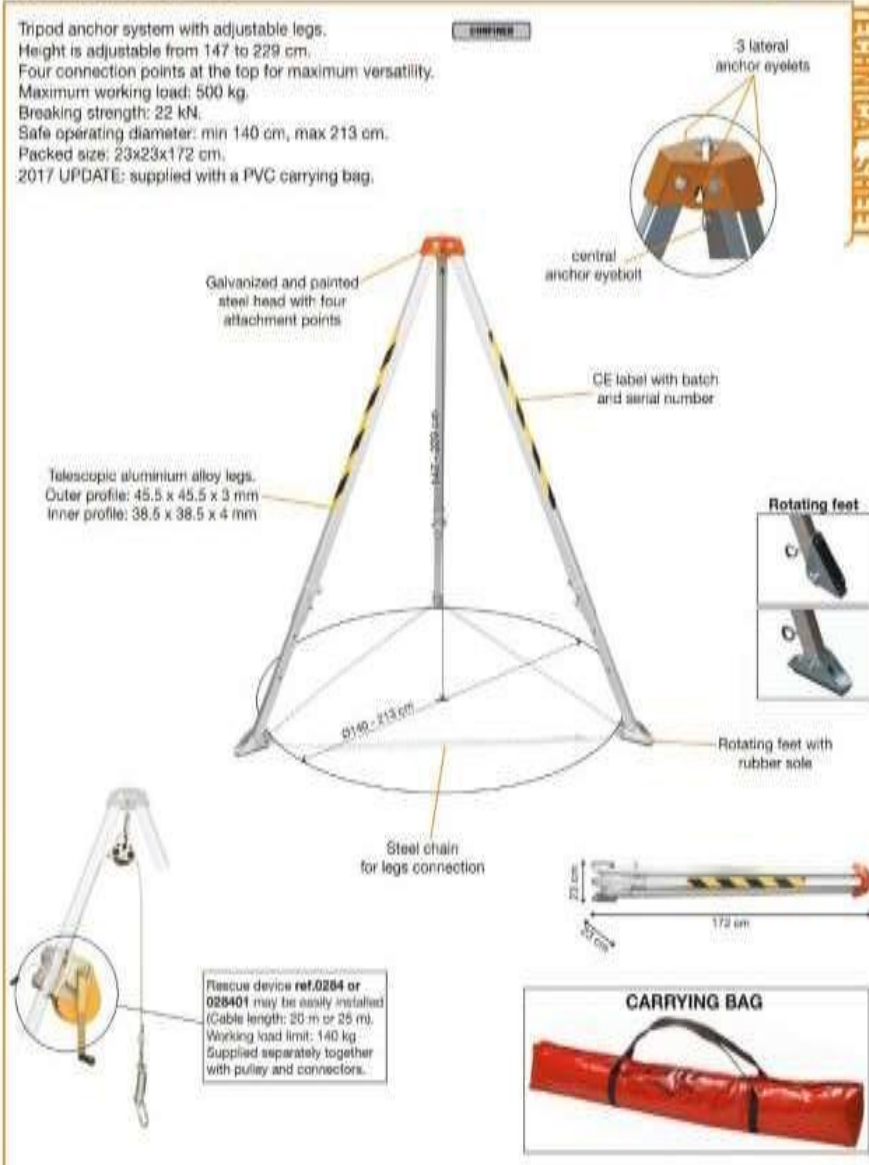

Tripod anchor system with adjustable legs.
Height is adjustable from 147 to 229 cm.
Four connection points at the top for maximum versatility.
Maximum working load: 500 kg.
Breaking strength: 22 kN.
Safe operating diameter: min 140 cm, max 213 cm.
Packed size: 23x23x172 cm.
2017 UPDATE: supplied with a PVC carrying bag.