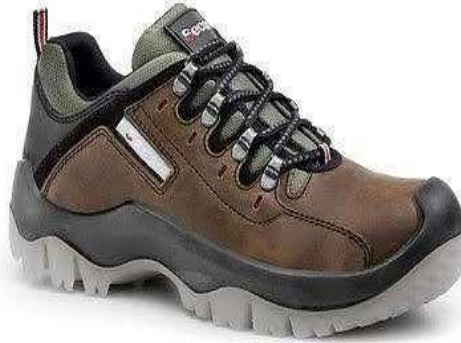

PPE Items(Foot)